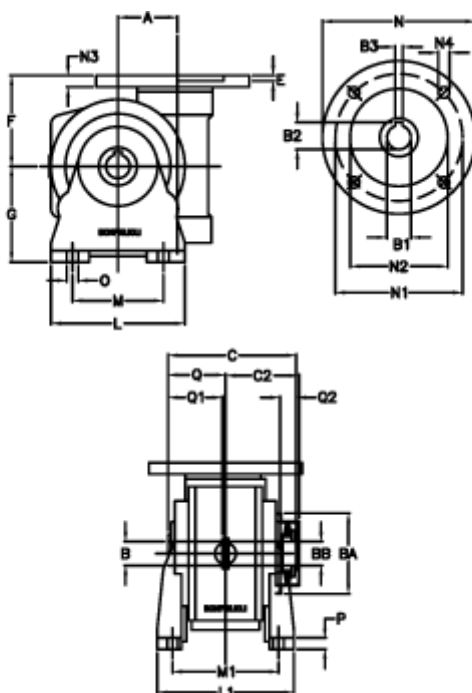

Article number: 390204900732336

Description: Worm Gear with Torque Limiter  
VF 49-L2-V-7 P63B14

## Measures

a	= 49.50	C2	= 63,5	M1	= 98.5	Q	= 51.0
B	= 25	Description	= VF 49V-xx-63B14	N	= 90	Q1	= 41
B1 E7	= 11	E	= 3.0	N1	= 75	Q2	= 15
B2	= 12.8	F	= 70	N2	= 60		
B3 H9	= 4	g	= 82	N3	= 7.0		
BA	= 63	L	= 110	N4	= 6		
BB H7	= 14	L1	= 124.0	O	= 8.5		
C	= 105	m	= 63	P	= 12		